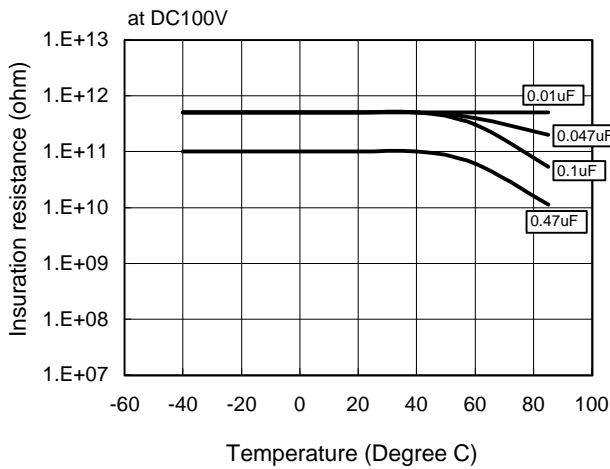

ECQE(F) Type 125VAC Series (Metallized Polyester Film)

Erectrical Characteristics <Typical Data>

Temperature Characteristics

Frequency Characteristics

ECQE(F) Type 250VAC Series (Metallized Polyester Film)

Erectrical Characteristics <Typical Data>

Temperature Characteristics

Frequency Characteristics