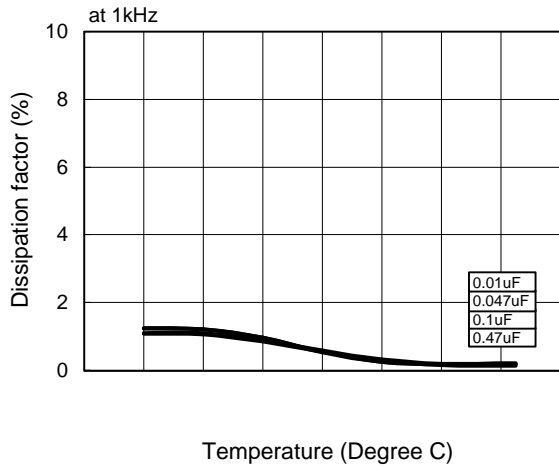

ECQE(F) Type 125VAC Series (Metallized Polyester Film)

Erectrical Characteristics <Typical Data>

Temperature Characteristics

Frequency Characteristics

ECQE(F) Type 250VAC Series (Metallized Polyester Film)

Erectrical Characteristics <Typical Data>

Temperature Characteristics

Frequency Characteristics