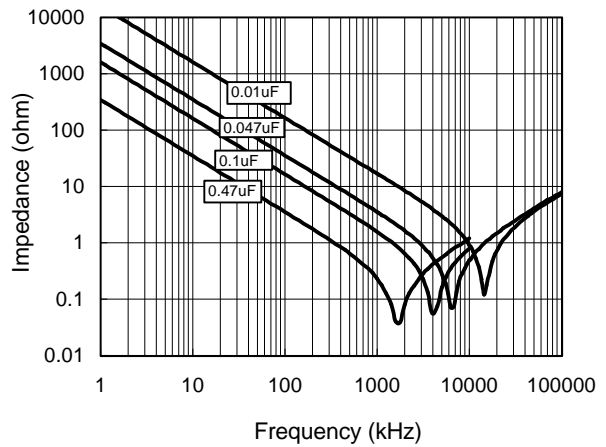

ECQE(F) Type 125VAC Series (Metallized Polyester Film)

Erectrical Characteristics <Typical Data>

Temperature Characteristics

Frequency Characteristics

ECQE(F) Type 250VAC Series (Metallized Polyester Film)

Erectrical Characteristics <Typical Data>

Temperature Characteristics

Frequency Characteristics