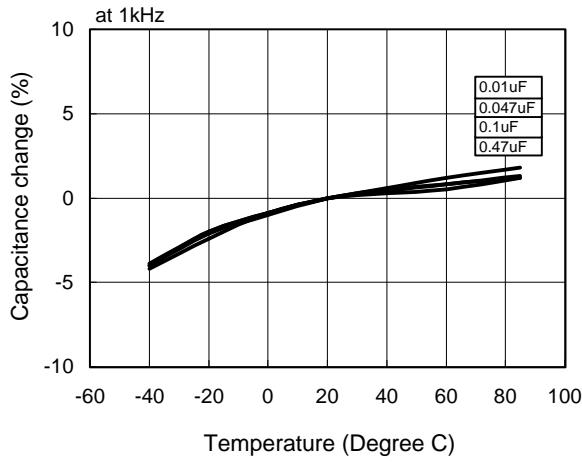

ECQE(F) Type 125VAC Series (Metallized Polyester Film)

Erectrical Characteristics <Typical Data>

Temperature Characteristics

Frequency Characteristics

ECQE(F) Type 250VAC Series (Metallized Polyester Film)

Erectrical Characteristics <Typical Data>

Temperature Characteristics

Frequency Characteristics