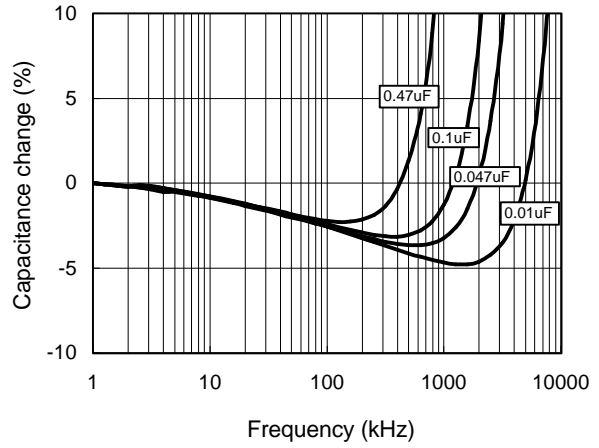

ECQE(F) Type 125VAC Series (Metallized Polyester Film)

Erectrical Characteristics <Typical Data>

Temperature Characteristics

Frequency Characteristics

ECQE(F) Type 250VAC Series (Metallized Polyester Film)

Erectrical Characteristics <Typical Data>

Temperature Characteristics

Frequency Characteristics