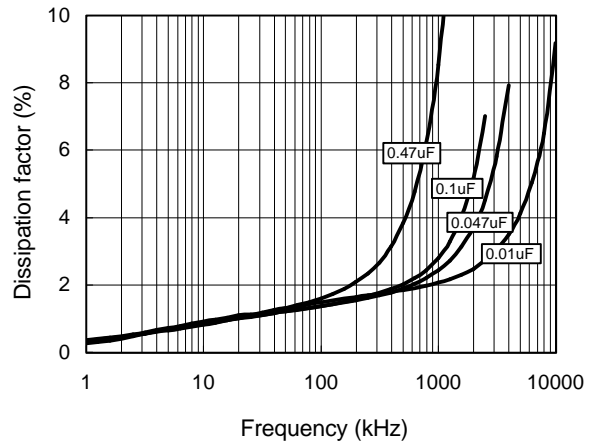

ECQE(F) Type 125VAC Series (Metallized Polyester Film)

Erectrical Characteristics <Typical Data>

Temperature Characteristics

Frequency Characteristics

ECQE(F) Type 250VAC Series (Metallized Polyester Film)

Erectrical Characteristics <Typical Data>

Temperature Characteristics

Frequency Characteristics