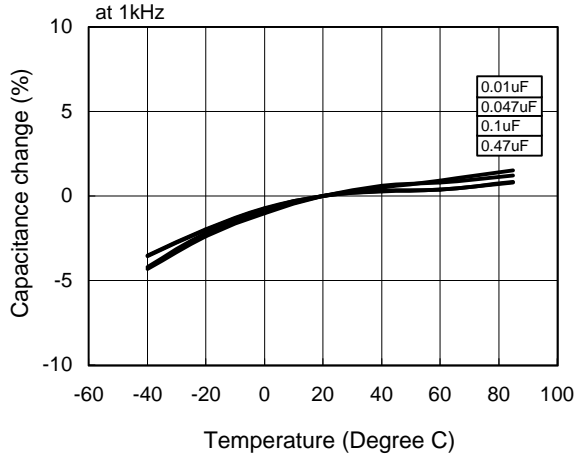

ECQE(F) Type 125VAC Series (Metallized Polyester Film)

Erectrical Characteristics <Typical Data>

Temperature Characteristics

Frequency Characteristics

ECQE(F) Type 250VAC Series (Metallized Polyester Film)

Erectrical Characteristics <Typical Data>

Temperature Characteristics

Frequency Characteristics